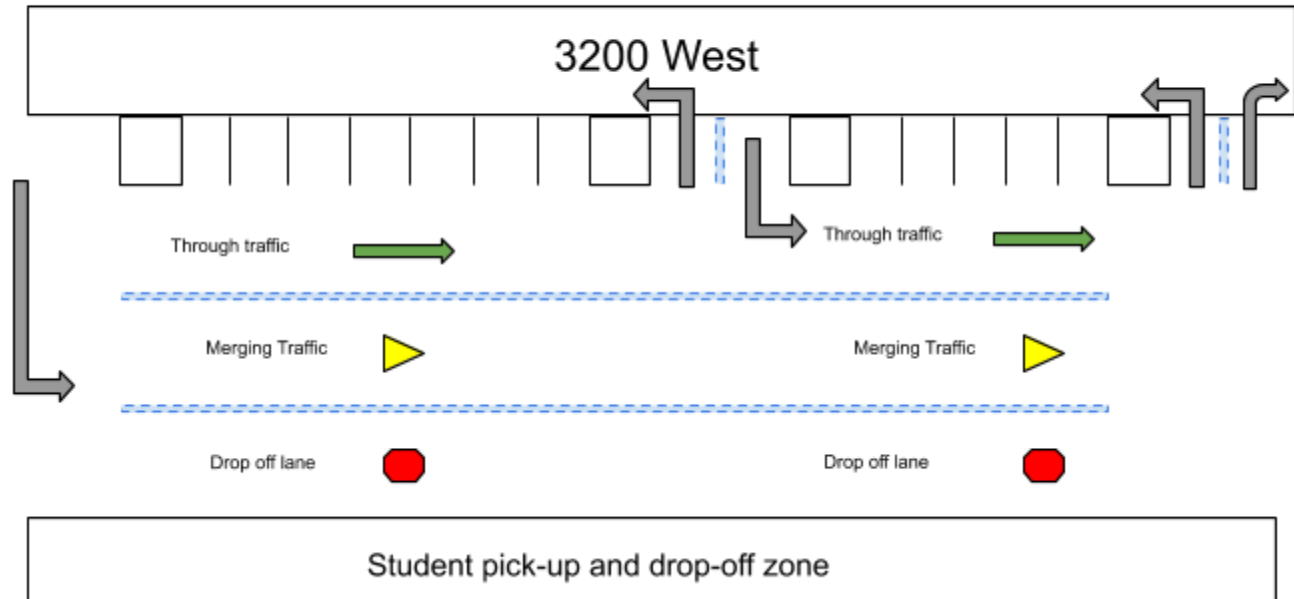

Joel P. Jensen Middle School
Parking Lot - Traffic flow map

Bus Zone Only

Tips for Dropping Off Students

- Please do NOT use the bus lane for dropping off or picking up students
- Please pull all the way forward before stopping to drop off or pick up students. This helps the traffic flow on 3200 West.
- Please drop off and pick up your students along the sidewalk only. For student safety, please do NOT double or triple park to drop off or pick up students.